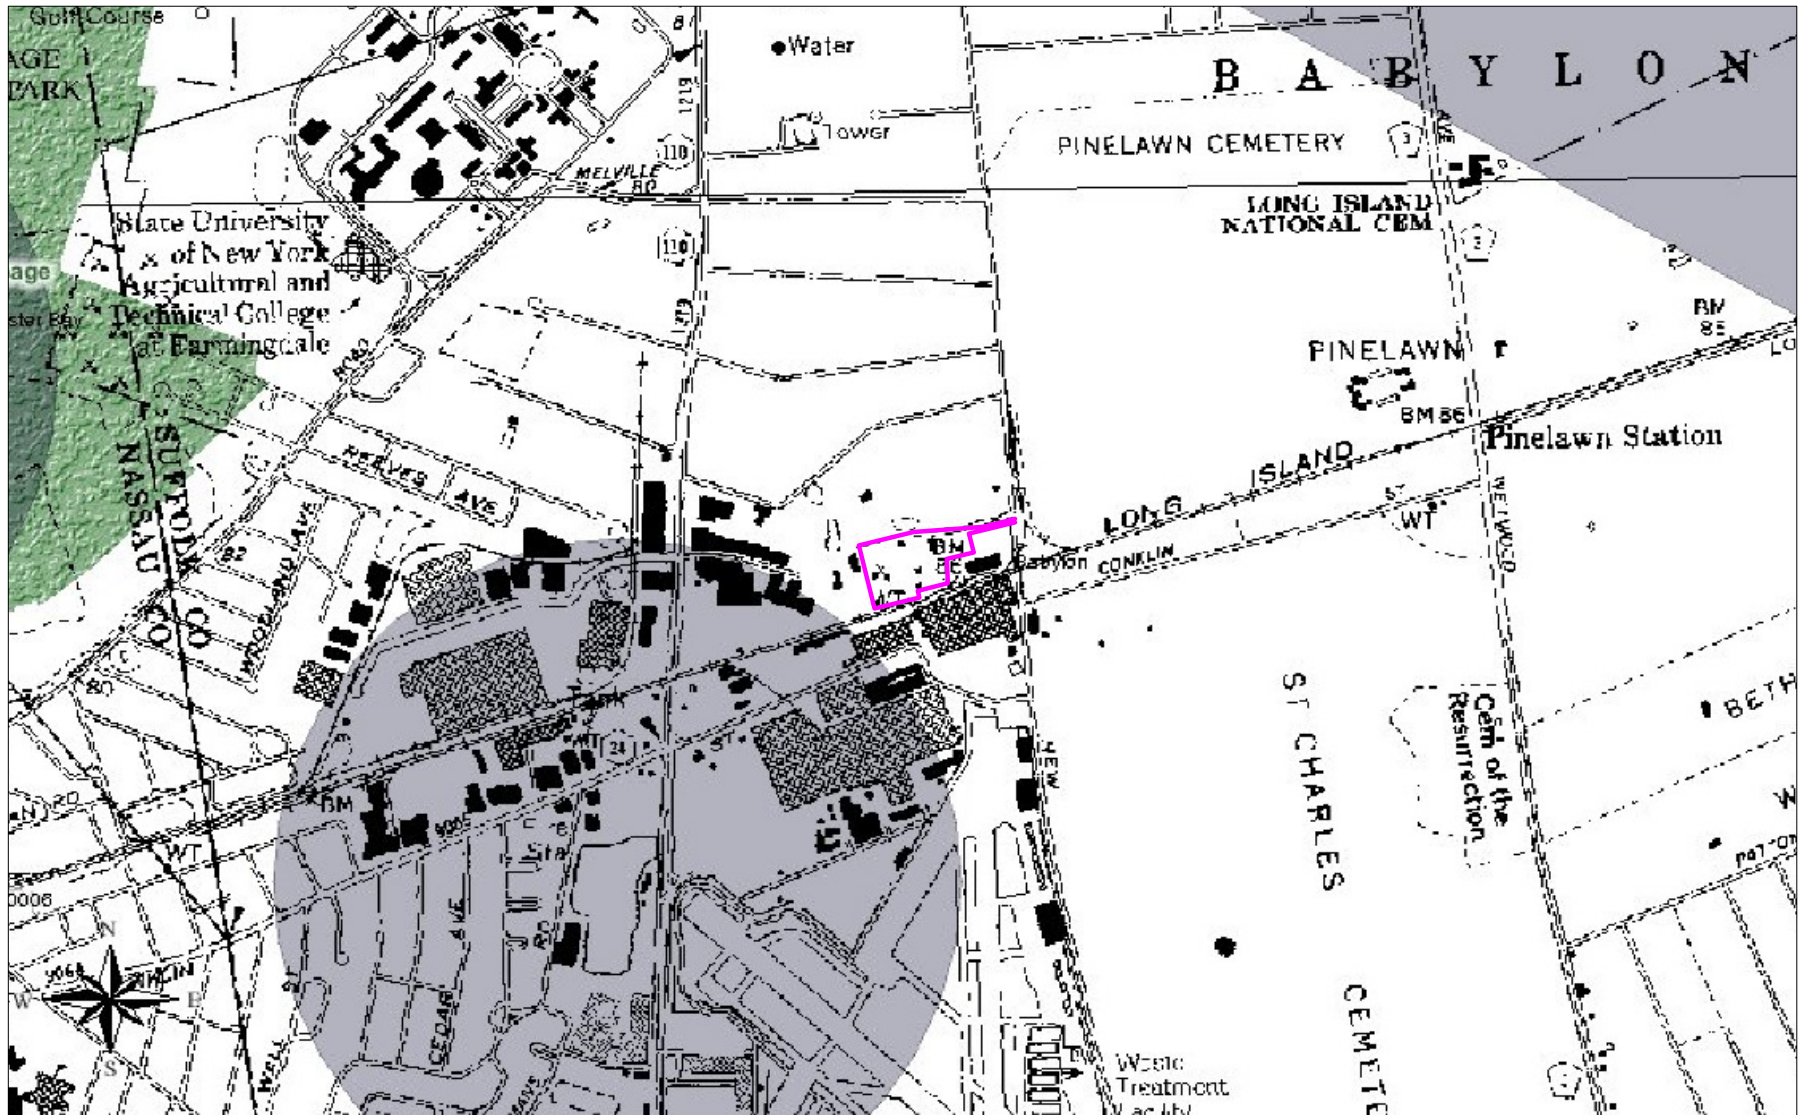

FIGURE 3-4

OPHRP MAP

Source: New York State Historic Preservation Office  
Scale: 1" = 1,500'